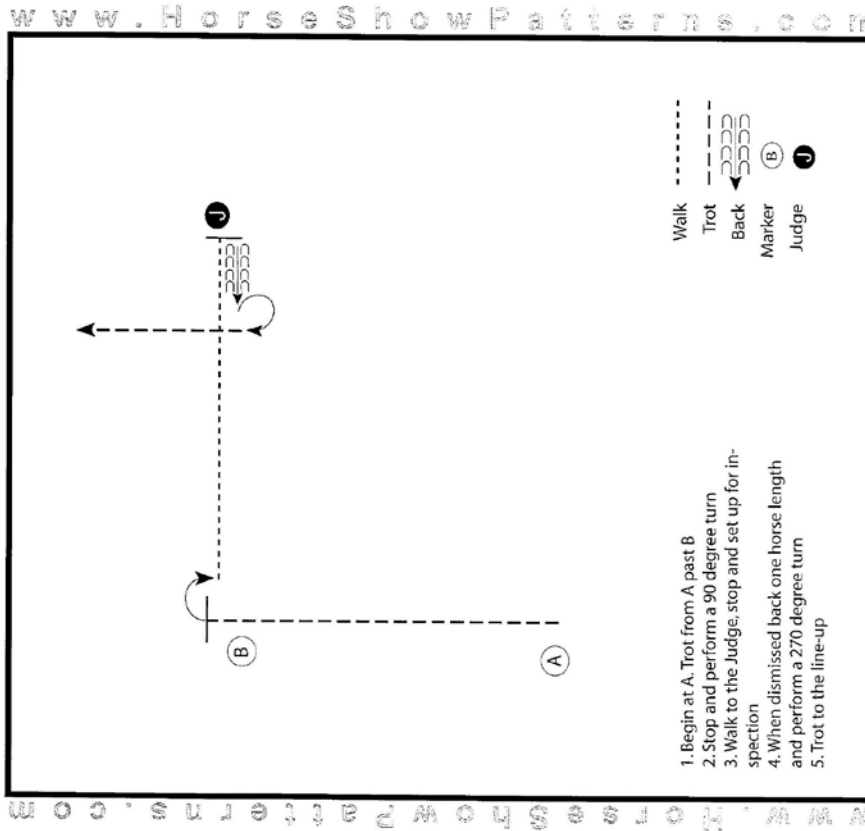

Saentis Color Show
Greenhorn Showmanship

Show Date: 06-02-2018

[S/1-14]

Pattern Provided by:
ApHCS

©2018 HorseShowPatterns.com. All Rights Reserved.