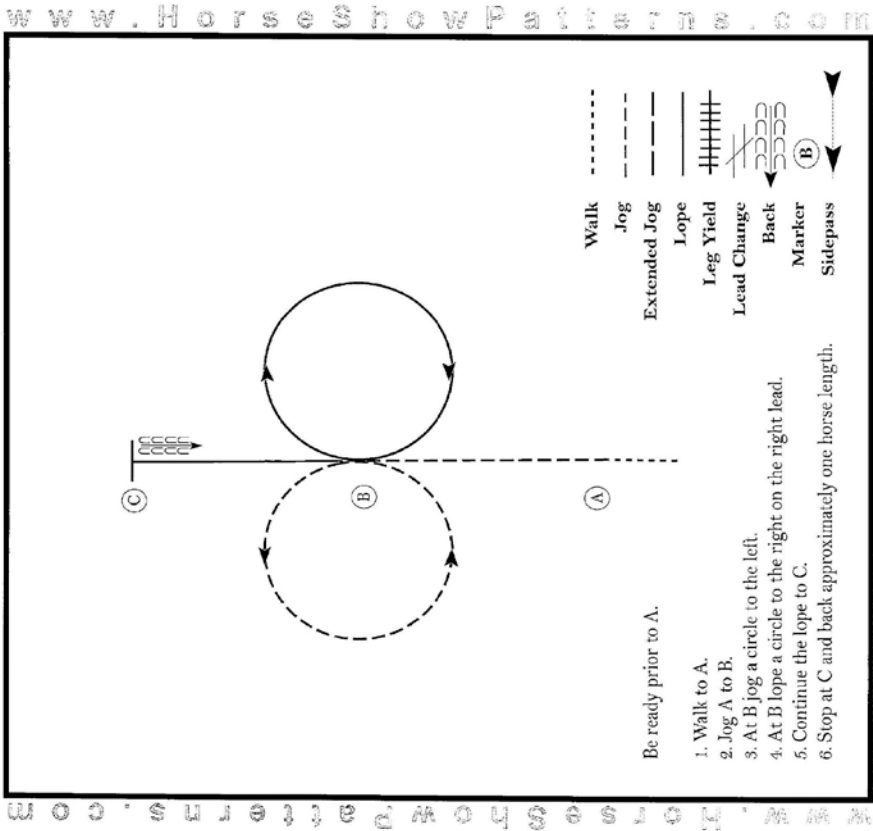

Santis Color Show
Greenhorn Horsemanship

Show Date: 06-02-2018

[WH1-19]

Pattern Provided by:
ApHCS

©2018 HorseShowPatterns.com All Rights Reserved.