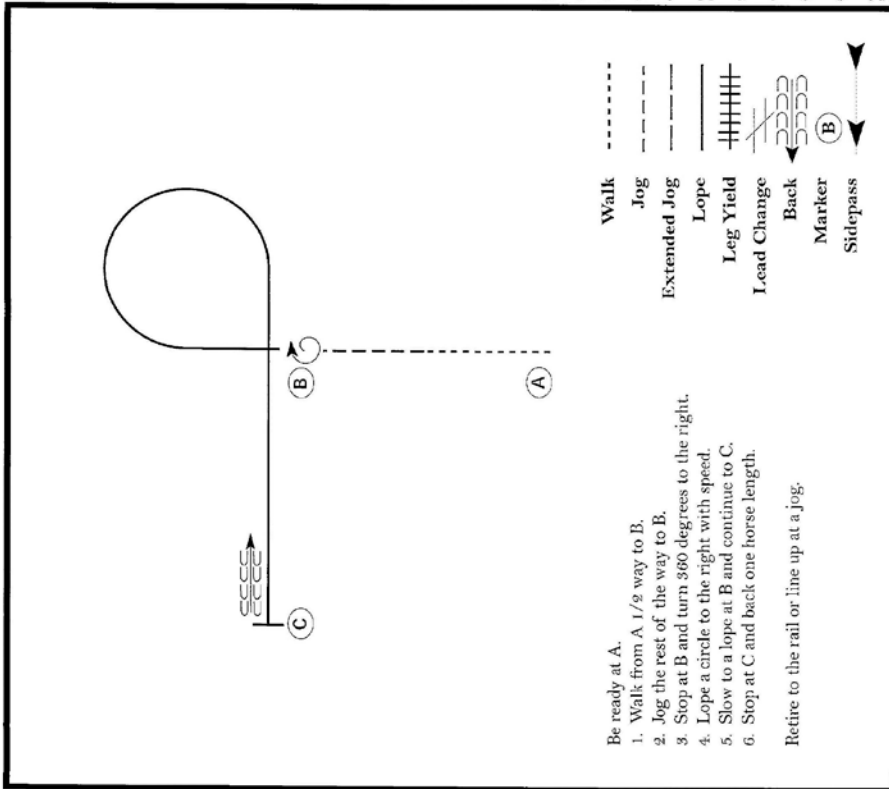

Saentis Color Show Open Horsemanship

Show Date: 06-02-2018

www.HorseShowPatterns.com

[WH/3-25]

Pattern Provided by:
ApHCS

©2018 HorseShowPatterns.com. All Rights Reserved.