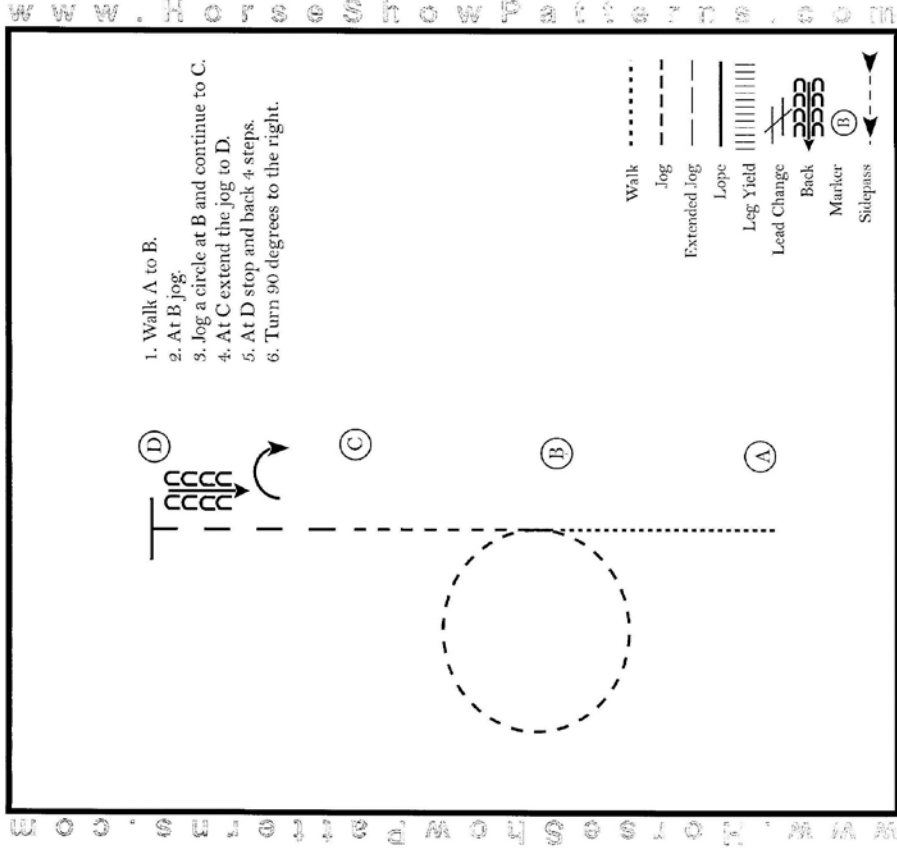

Saentis Color Show
Greenhorn Showmanship

Show Date: 06-02-2018

[S/1-14]

Pattern Provided by:
ApHCS

©2018 HorseShowPatterns.com. All Rights Reserved.

Santis Color Show
Walk Trot Horsemanship

Show Date: 06-02-2018