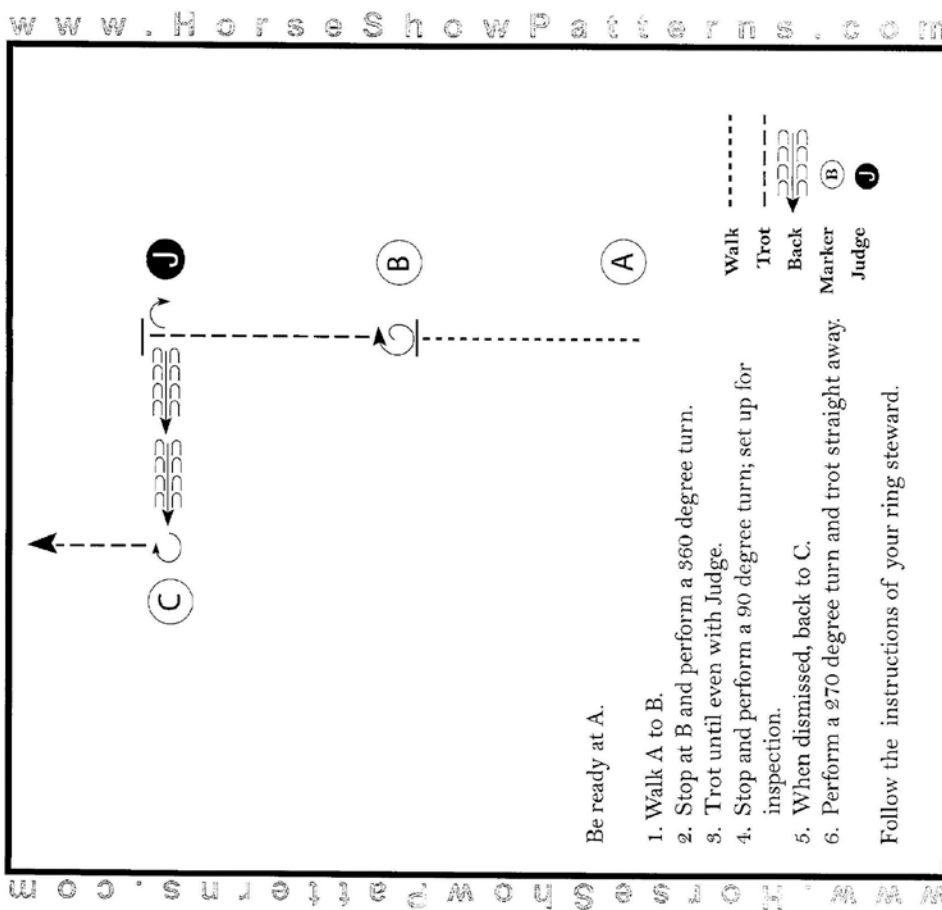

ApHC Open Green Trail

ANNDENNISDESIGN COPYRIGHT 2018
 ALL RIGHTS RESERVED

Saentis Color Show
ApHC Non Pro / APHA Amateur Showmanship

Show Date: 06-03-2018

[S/2-4]

Pattern Provided by:
ApHCS

©2018 HorseShowPatterns.com. All Rights Reserved.