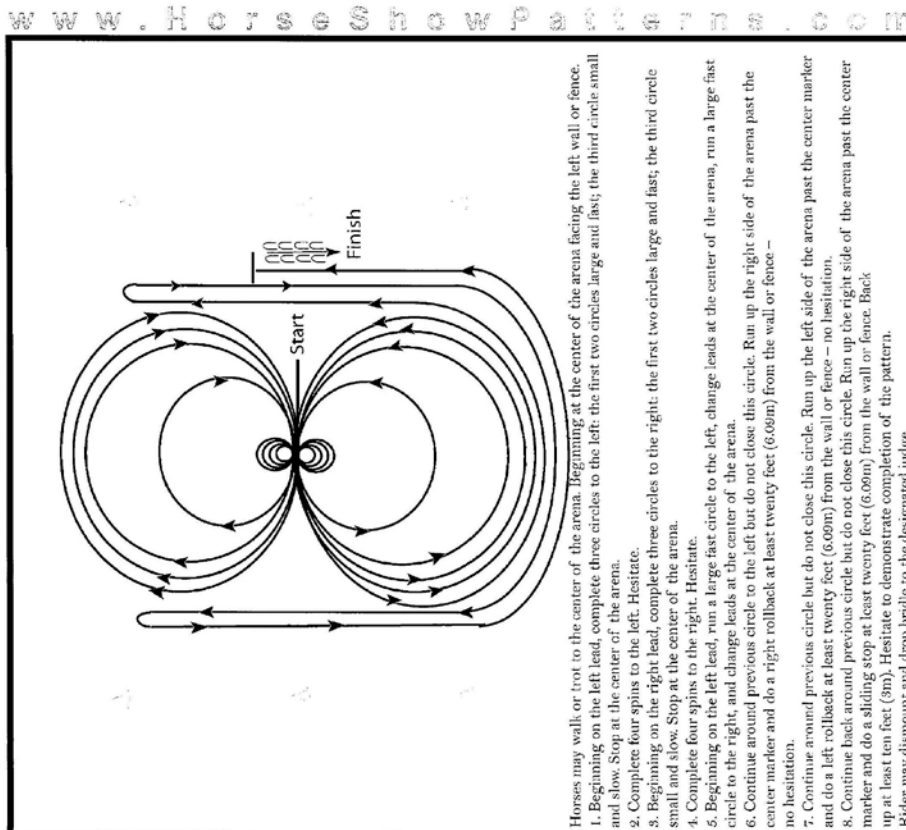

Santis Color Show

APHA Amateur Reining

Show Date: 06-03-2018

[R/NRHAP-5]

Pattern Provided by:

ApHCS

©2018 HorseShowPatterns.com. All Rights Reserved.