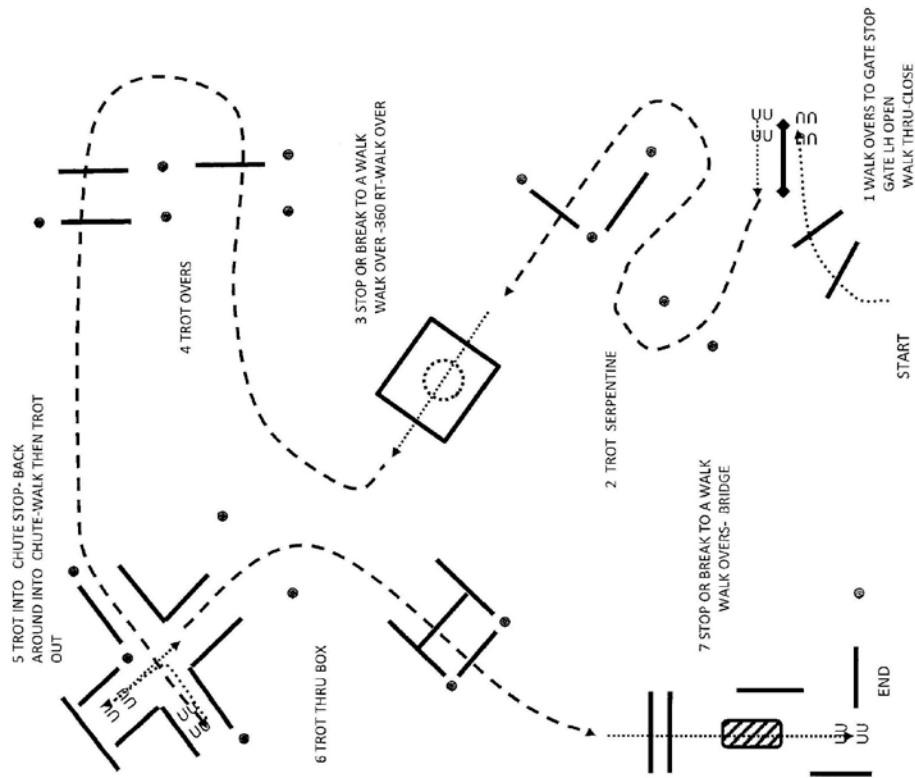

Walk -Trot & Open In-Hand & APHA In-Hand Trail

ANNDENNISDESIGN COPYRIGHT 2018
ALL RIGHTS RESERVED