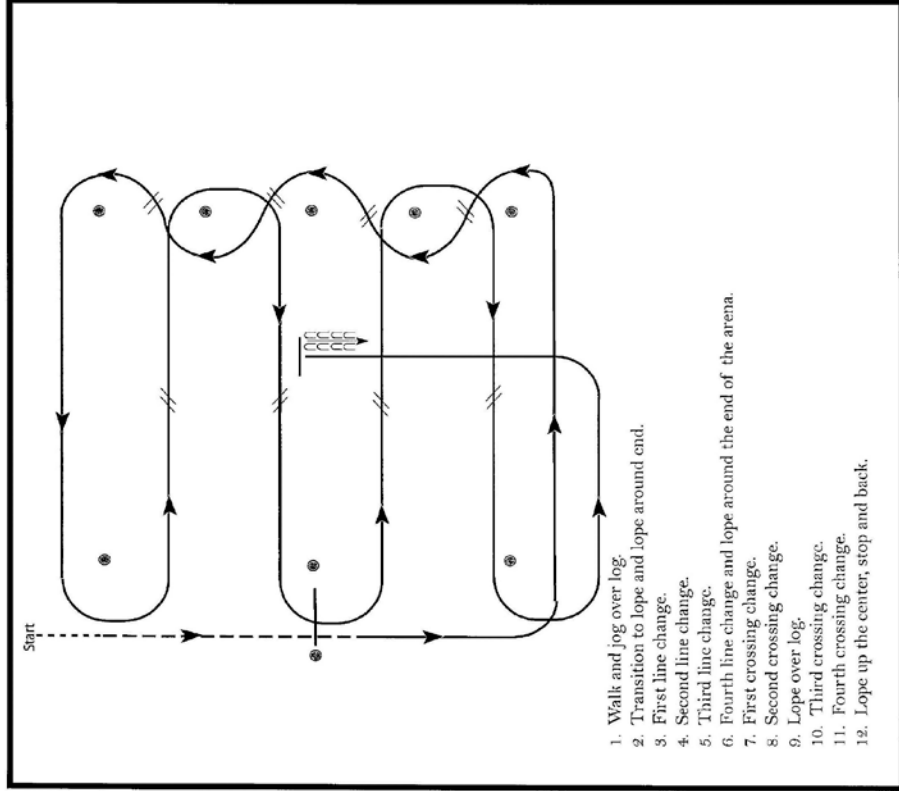

ANN'DENNIS/ISS/IGN COPY/RIGHT/2018
ALL RIGHTS RESERVED

Saentis Color Show ApHC APHA Open Western Riding

Show Date: 06-03-2018

[WR/OP-1]

1. Walk and jog over log.
2. Transition to lope and lope around end.
3. First line change.
4. Second line change.
5. Third line change.
6. Fourth line change and lope around the end of the arena.
7. First crossing change.
8. Second crossing change.
9. Lope over log.
10. Third crossing change.
11. Fourth crossing change.
12. Lope up the center, stop and back.