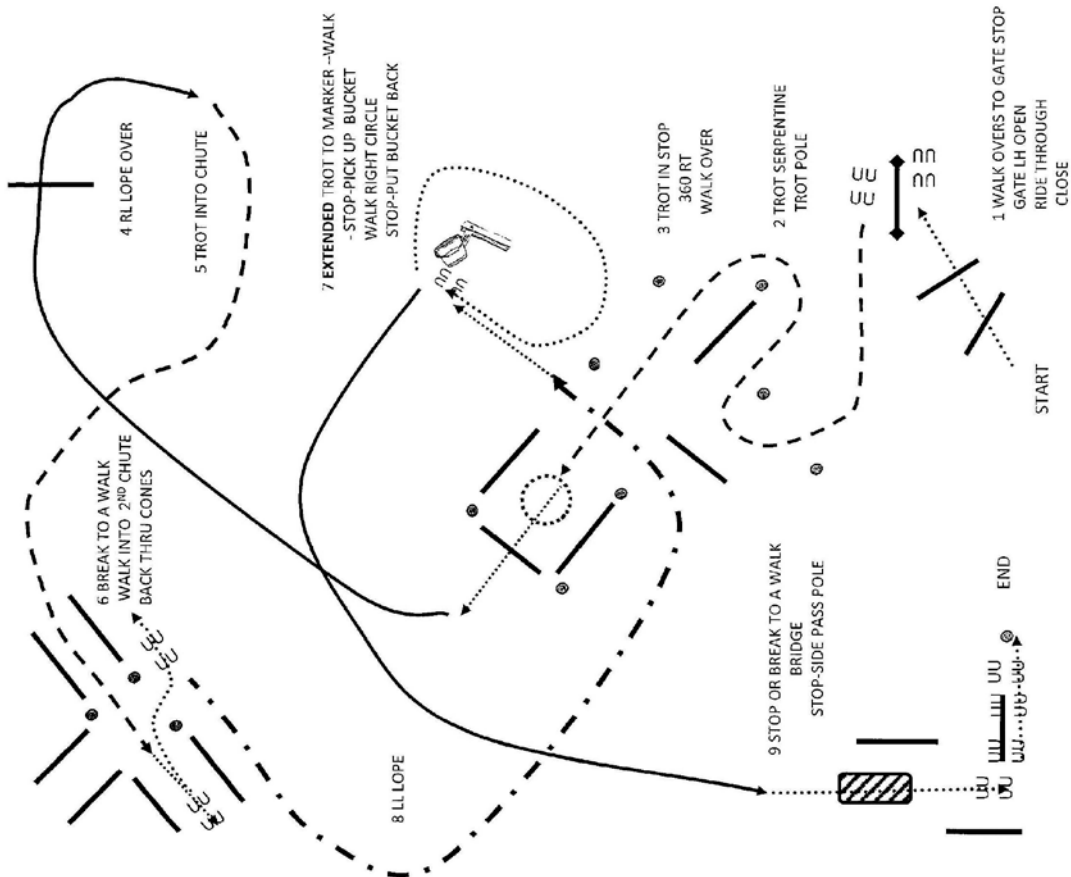

Greenhorn Ranch Trail & ApHC Non-Pro Ranch Trail

ANNDENNISDESIGN COPYRIGHT 2018
ALL RIGHTS RESERVED