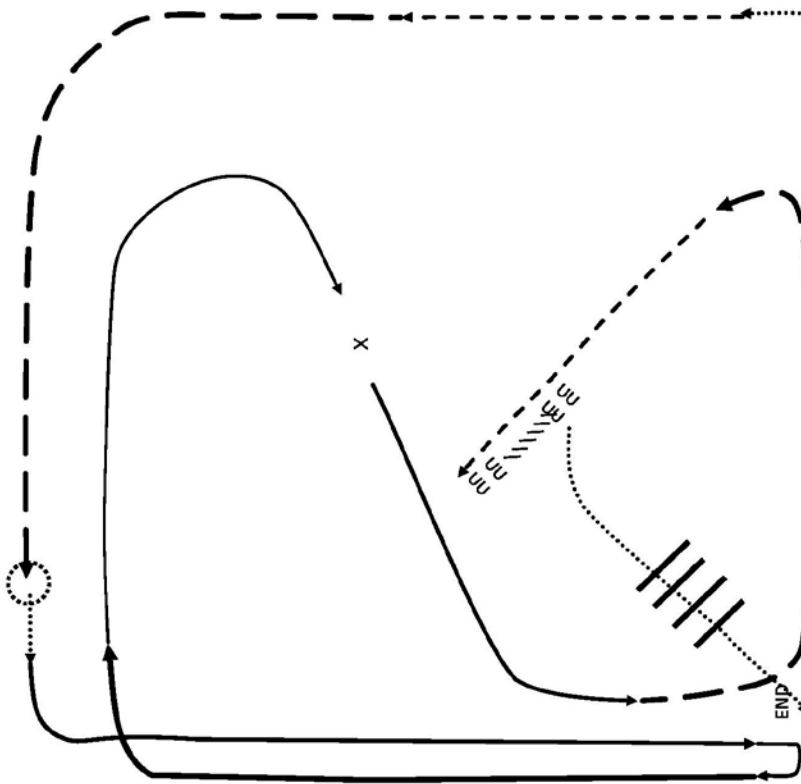

Sunday- RANCH RIDING NON/PRO/AMATEUR/YOUTH

1. Walk
2. Trot
3. Extended trot
4. **Stop**-360 left-walk
5. LL lope down side of arena
6. **Stop** 180 turn right
7. Extended RL lope
8. Collect to working RL Lope
9. Change leads LL (simple or flying)
10. LL lope
11. Extended Trot
12. Trot
13. **Stop** and back
14. Walk over poles to exit

ANN'DENNIS/ISS/IGN COPY/RIGHT/2018
ALL RIGHTS RESERVED