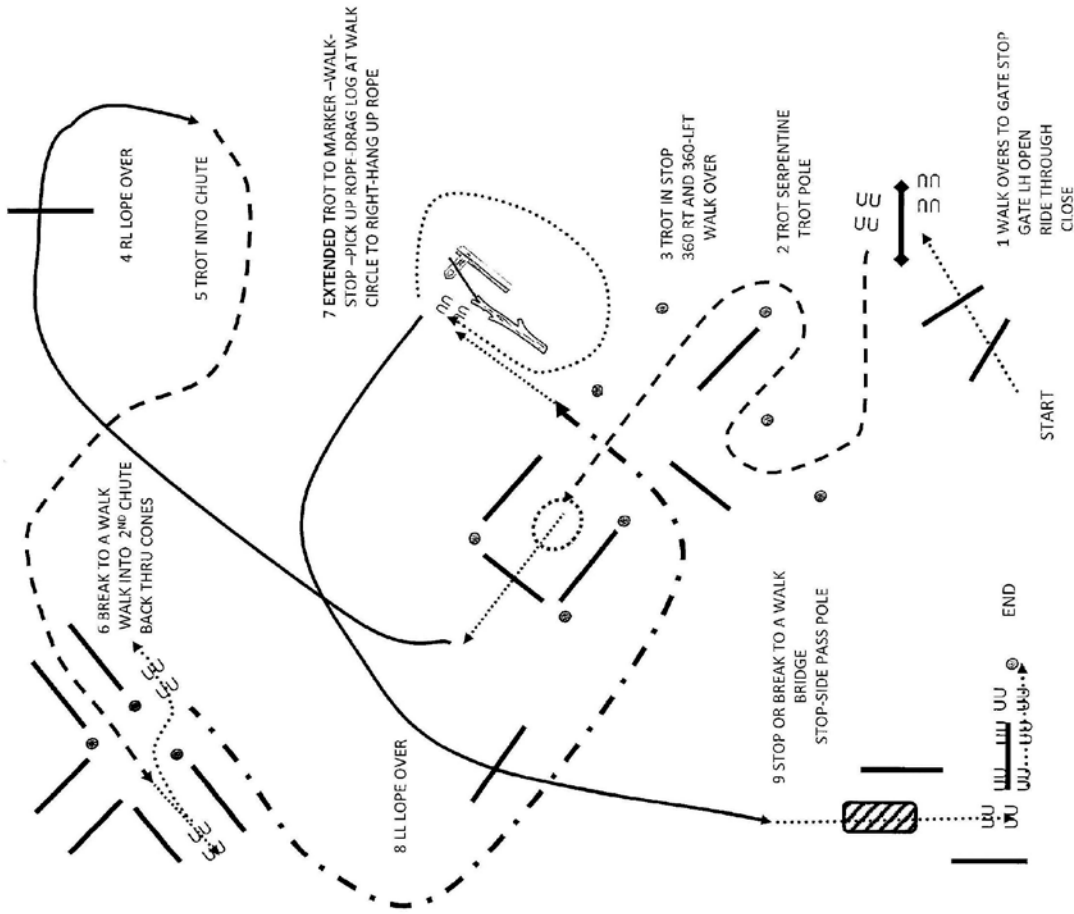

Open Ranch Trail & ApHc Open Ranch Trail