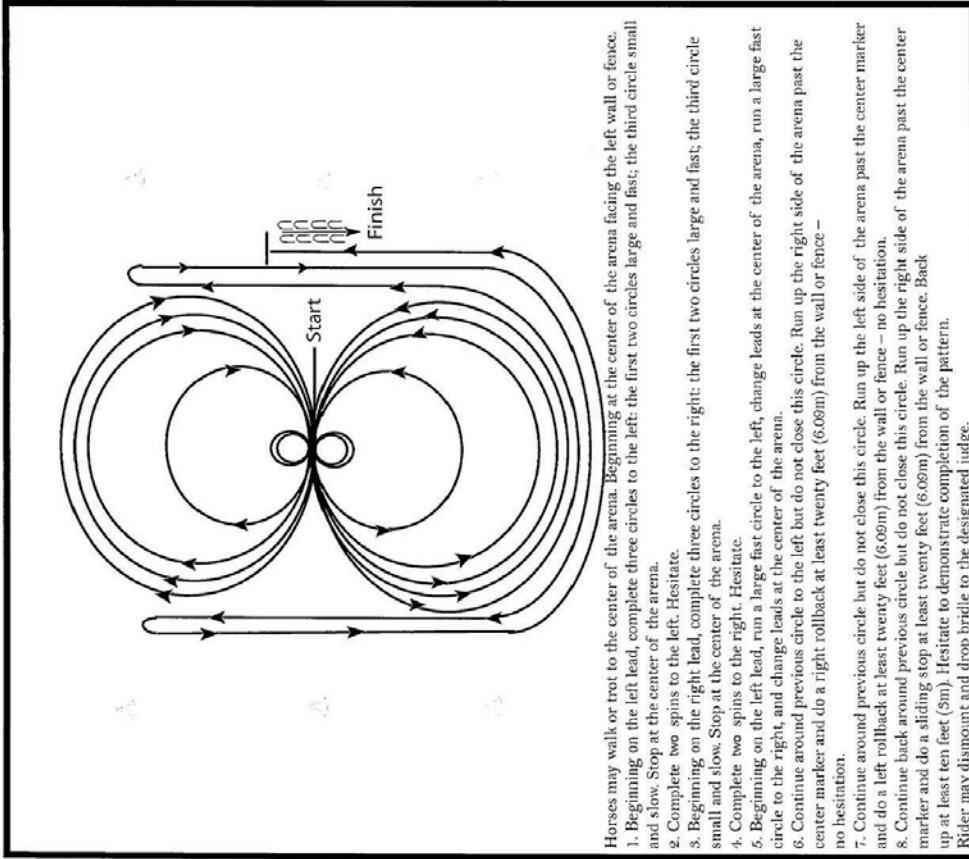

Saentis Color Show Greenhorn/Greenhorse Reining

Show Date: 06-02-2018

1. Horses may walk or trot to the center of the arena. Beginning at the center of the arena facing the left wall or fence.
1. Beginning on the left lead, complete three circles to the left: the first two circles large and fast; the third circle small and slow. Stop at the center of the arena.
  2. Complete two spins to the left. Hesitate.
  3. Beginning on the right lead, complete three circles to the right: the first two circles large and fast; the third circle small and slow. Stop at the center of the arena.
  4. Complete two spins to the right. Hesitate.
  5. Beginning on the left lead, run a large fast circle to the left, change leads at the center of the arena, run a large fast circle to the right, and change leads at the center of the arena.
  6. Continue around previous circle to the left but do not close this circle. Run up the right side of the arena past the center marker and do a right rollback at least twenty feet (6.09m) from the wall or fence – no hesitation.
  7. Continue around previous circle but do not close this circle. Run up the left side of the arena past the center marker and do a left rollback at least twenty feet (6.09m) from the wall or fence – no hesitation.
  8. Continue back around previous circle but do not close this circle. Run up the right side of the arena past the center marker and do a sliding stop at least twenty feet (6.09m) from the wall or fence. Back up at least ten feet (3m). Hesitate to demonstrate completion of the pattern.
    Rider: max dismount and drop bridle to the designated judge.

Pattern Provided by:
ApHCS

©2018 HorseShowPatterns.com. All Rights Reserved