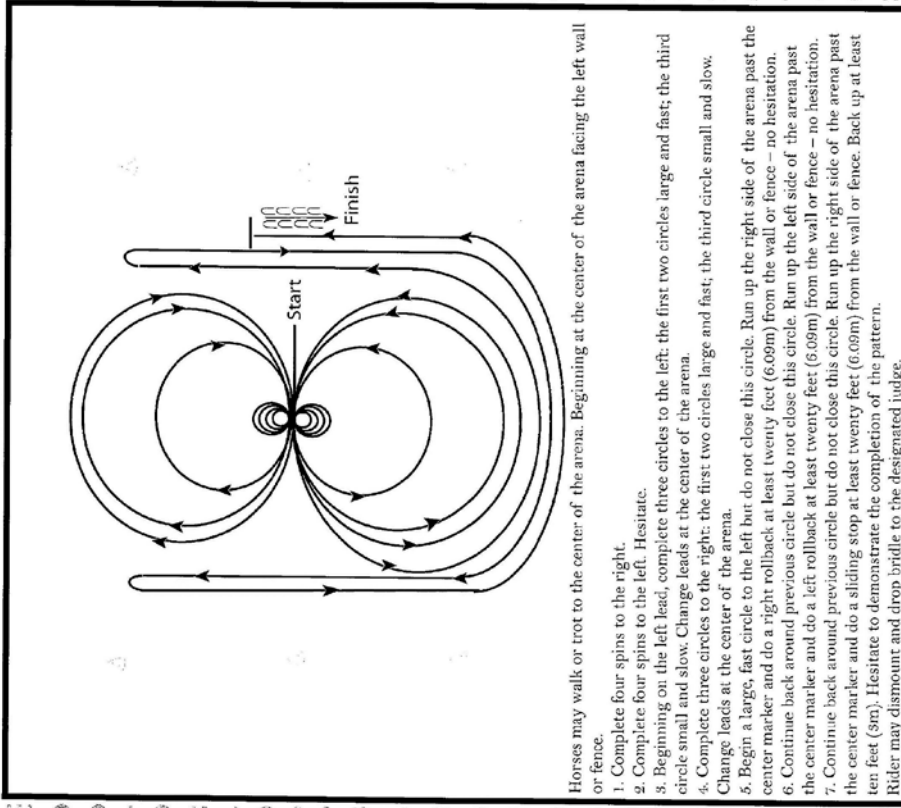

Saentis Color Show
ApHC APHA Open Reining

Show Date: 06-03-2018

www.HorseShowPatterns.com

[R/NRHAP-6]

Pattern Provided by:

ApHCS

©2018 HorseShowPatterns.com. All Rights Reserved

www.HorseShowPatterns.com