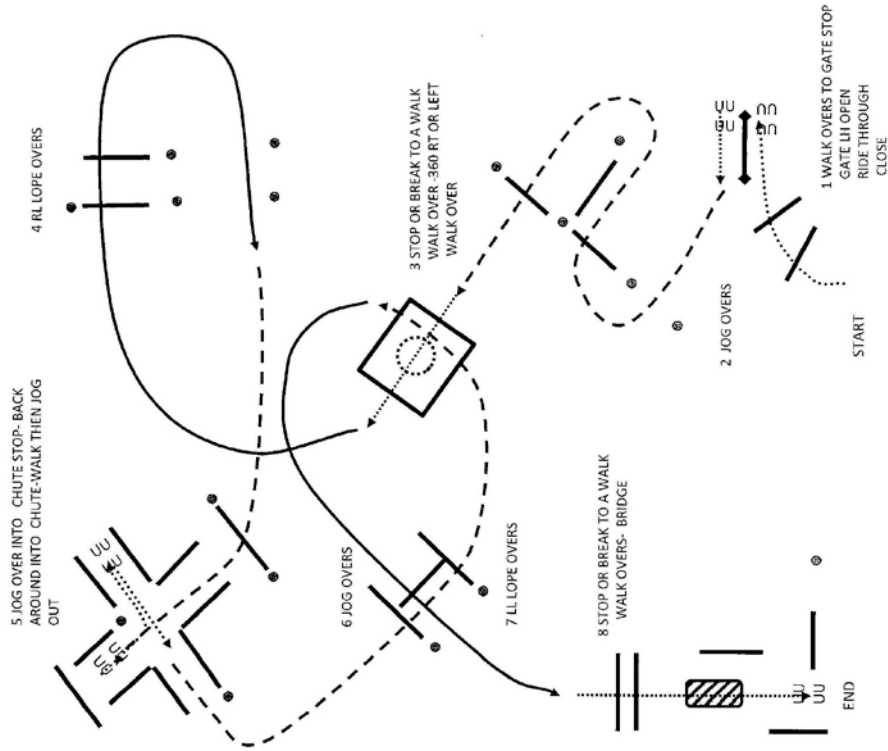

Thomas Wick GmbH
Im Buech 6A
9247 Henau
9242 Oberuzwil
071 951 88 22

Walk -Trot & Open In-Hand & APHA In-Hand Trail

ANNDENNISDESIGN COPYRIGHT 2018
ALL RIGHTS RESERVED

Greenhorn/Green Horse Trail-APHA Youth Trail