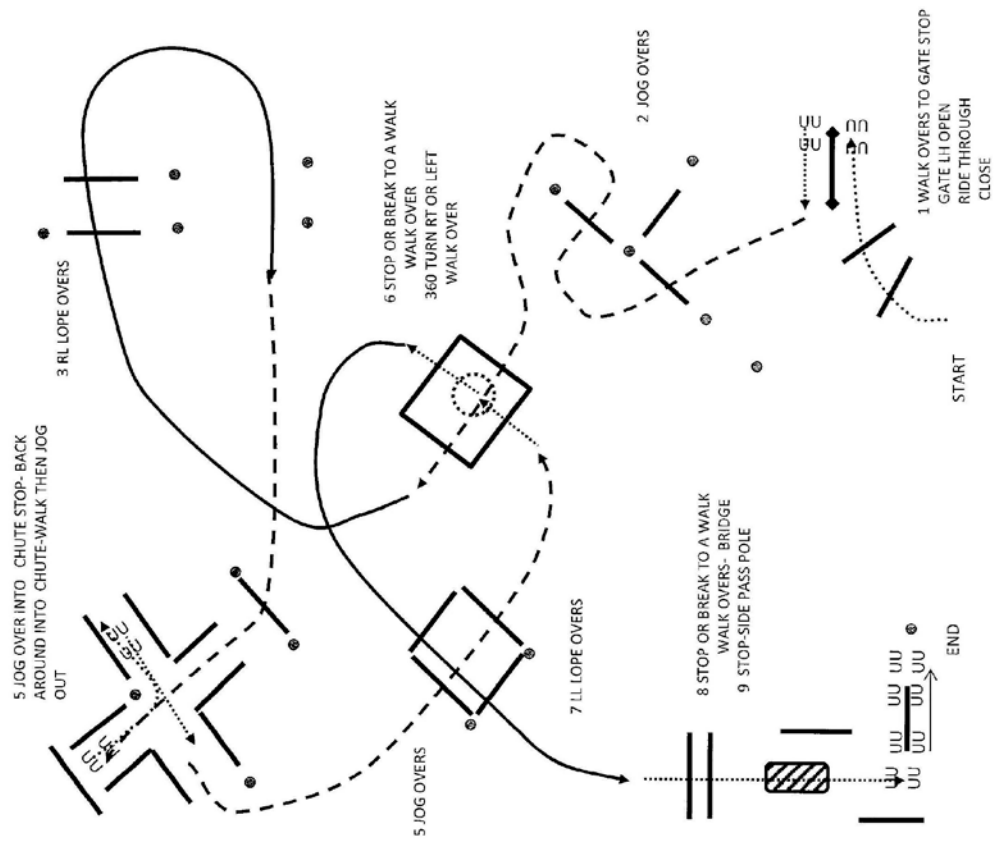

APHC Non-Pro/APHA Amateur Trail

ANNDENNISDESIGN COPYRIGHT 2018
ALL RIGHTS RESERVED