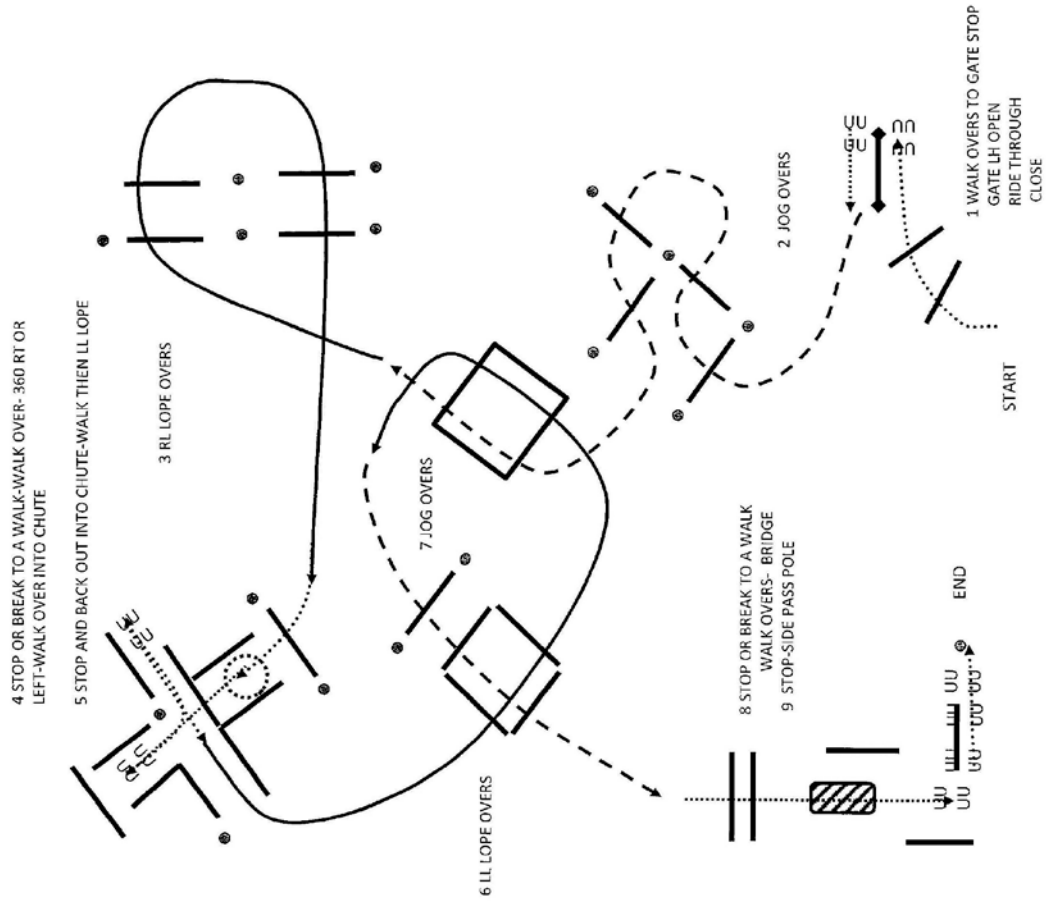

Open Trail-APHC Open-APHA Open-SBP Trail

ANNDENNISDESIGN COPYRIGHT 2018
ALL RIGHTS RESERVED