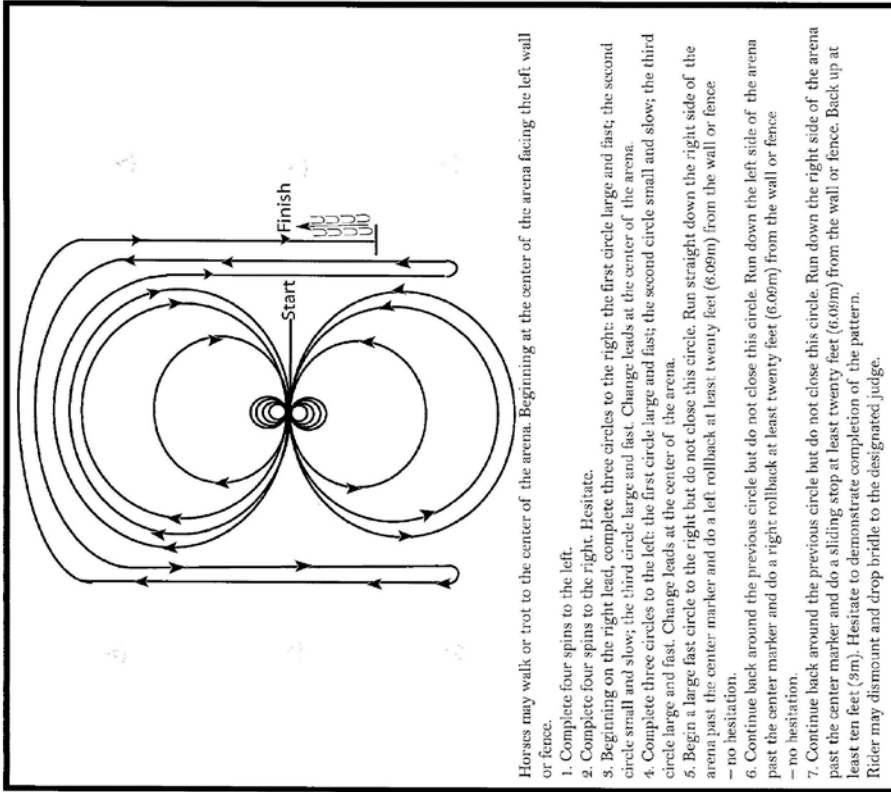

Santis Color Show

Open Reining

Show Date: 06-02-2018

[R/NRHAP-8]

Pattern Provided by:

ApHCS

©2018 HorseShowPatterns.com. All Rights Reserved.