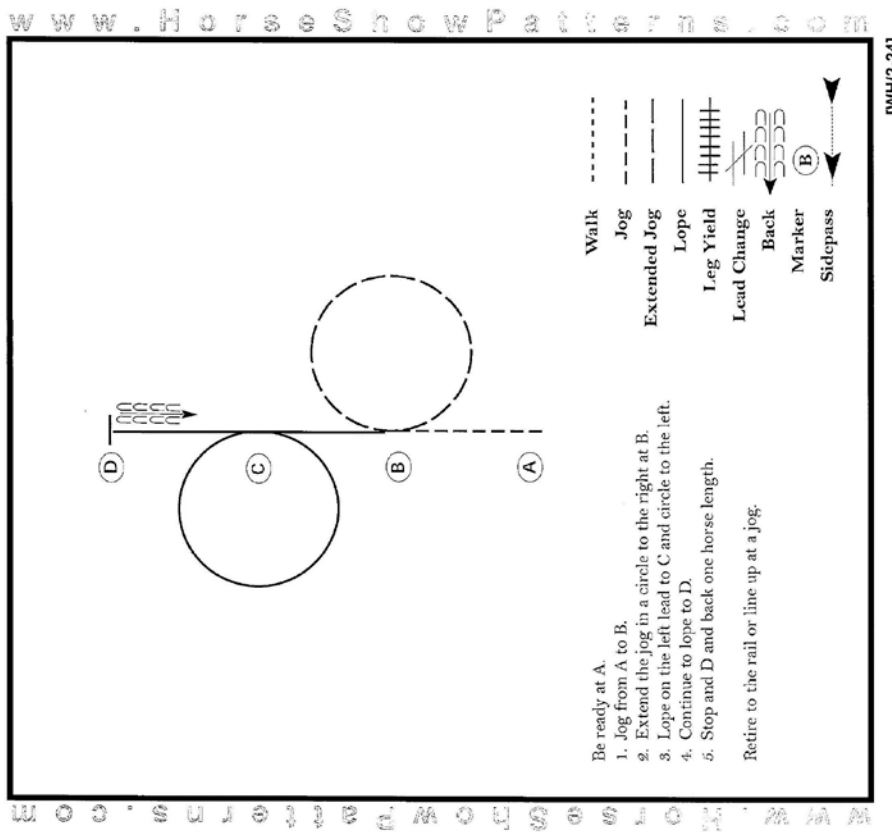

Santis Color Show
ApHC Non Pro / APHA Amateur Horsemanship

Show Date: 06-03-2018

[WH/2-24]

Pattern Provided by:
ApHCS

©2018 HorseShowPatterns.com. All Rights Reserved.