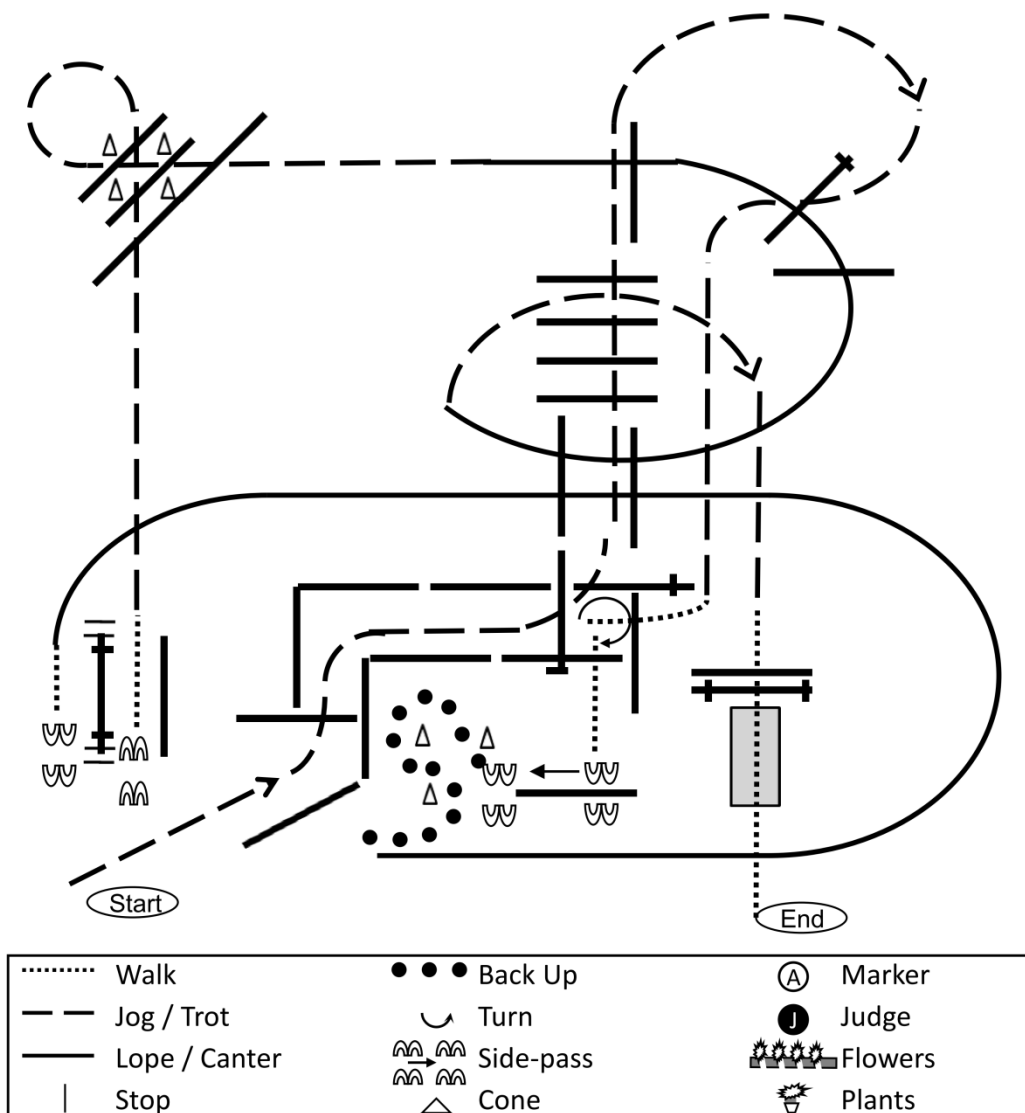

ApHC Open Trail

1. Jog over pole into chute with two elevated and four ordinary jog overs, jog out of chute and jog over elevated pole
2. Break to a walk, walk into box, turn 270° to the right and walk out
3. Step over pole and side-pass to the right all the way out, then back-up key hole as shown
4. Lope left lead over poles and break to a walk
5. Open gate (=rope) left hand, walk over elevated pole and close rope
6. Walk out of chute, then jog over poles
7. Lope right lead over poles, break into jog and jog thru chute
8. Break to a walk, walk over pole, elevated pole and bridge