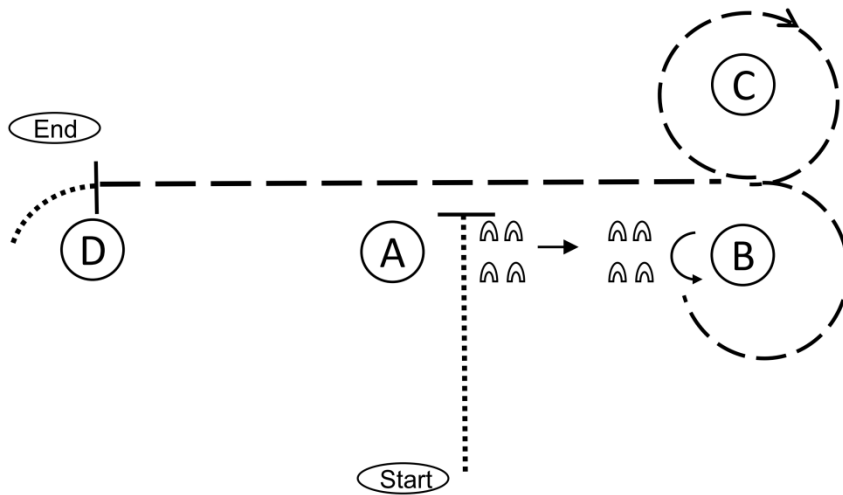

SWRA LK4a+b Western Horsemanship

..... Walk - - - Jog / Trot ———— Lope / Canter | Stop	● ● ● Back Up ⤴ Turn ↔ Side-pass △ Cone	Ⓐ Marker Ⓜ Judge 🌸 Flowers 🌱 Plants

1. Walk to cone A and stop
  2. Side-pass right from cone A to cone B
  3. Turn 180° on the haunches to the left
  4. Walk, jog around cone B and C in a figure "8" as shown
  5. Extend the jog from the middle between cone B and C to cone D and stop
2. When finished, walk out of the show arena and follow the instruction of your ring steward and door man