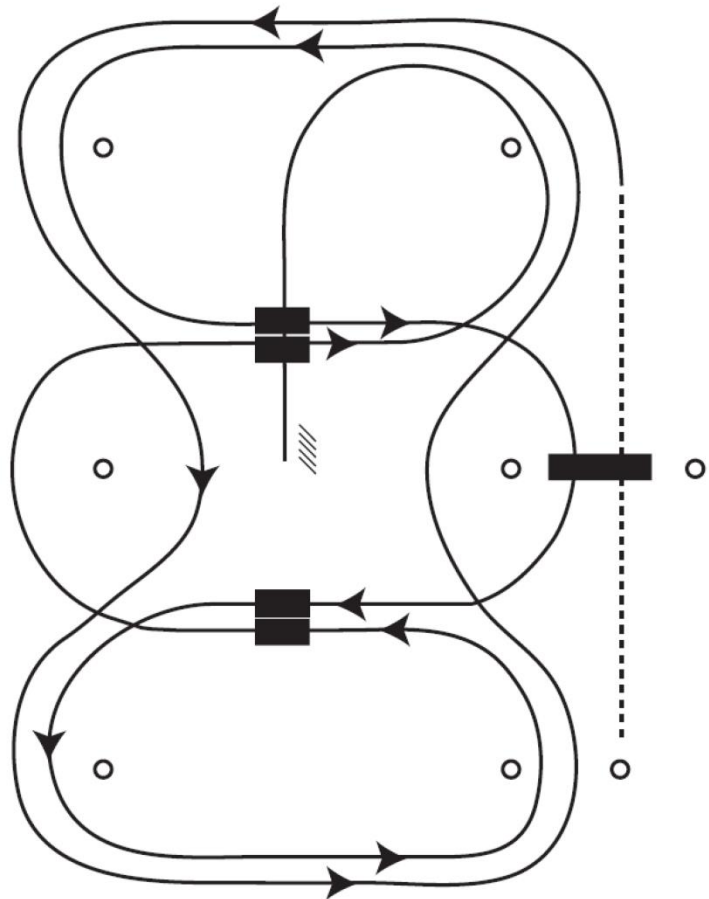

ApHC Open Western Riding

PATTERN

5

1. Walk, transition to jog, jog over log.
2. Transition to the lope, on the left lead.
3. First line change.
4. Second line change.
5. Third line change.
6. Fourth line change.
7. First crossing change.
8. Lope over log.
9. Second crossing change.
10. Third crossing change.
11. Fourth crossing change.
12. Lope, stop and back.

WALK	.....	○	MARKER
JOG	- - - -	■	RECOMMENDED CHANGING AREA
LOPE	————	▭	LOG
BACK	///////