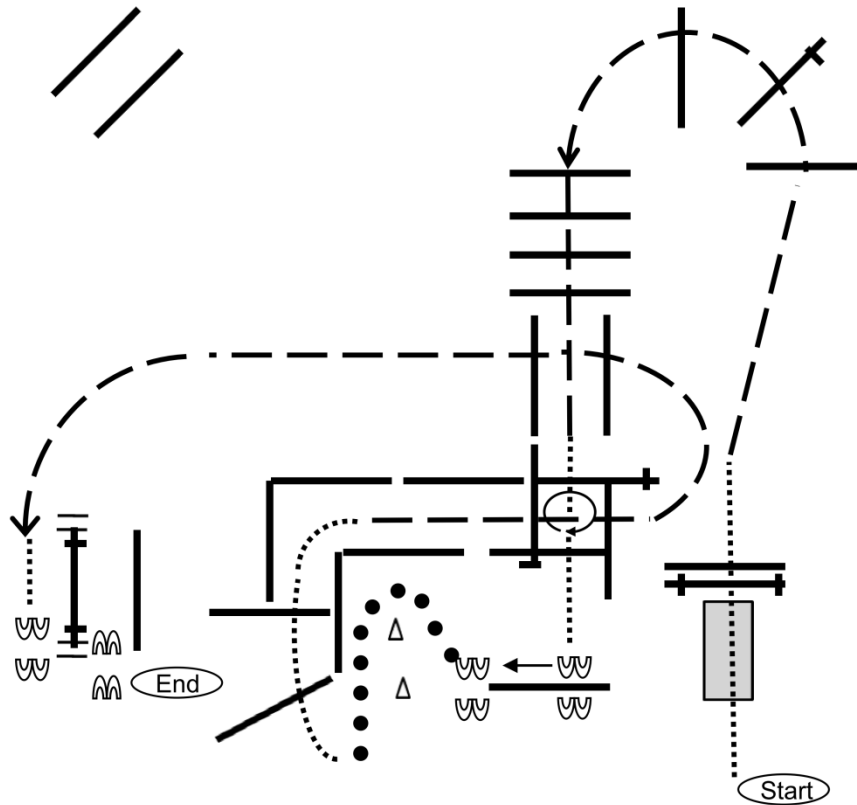

Open In-Hand Trail

.....	Walk	● ● ●	Back Up	(A)	Marker
- - -	Jog / Trot	⤿	Turn	(J)	Judge
— — —	Lope / Canter	⤿	Side-pass	🌸🌸🌸	Flowers
|	Stop	△	Cone	🌿	Plants

1. Walk over bridge, elevated pole and ordinary pole
2. Jog over poles of which the second pole is elevated into chute
3. Break to a walk, walk into box, turn 360° to the right and walk out
4. Step over pole and side-pass to the right all the way out
5. Back-up around cones as shown
6. Walk over poles
7. Jog thru box and over poles
8. Open gate (=rope) left hand, walk over elevated pole and close rope