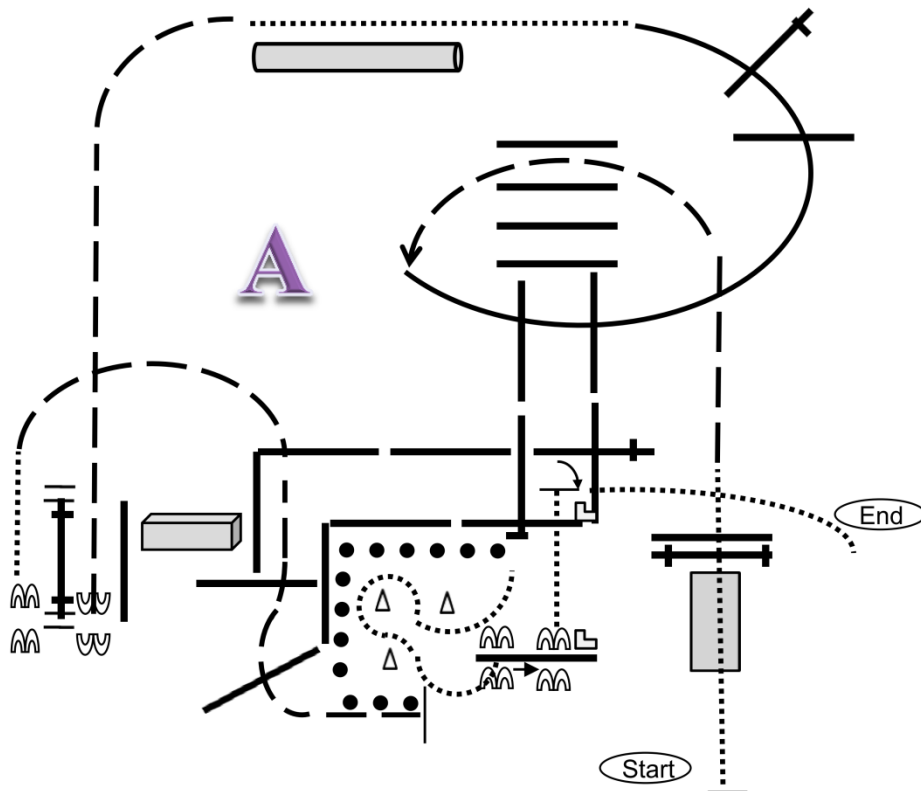

Open Horse & Dog Trail

.....	Walk	● ● ●	Back Up	Ⓐ	Marker
---	Jog / Trot	☪	Turn	ⓙ	Judge
—	Lope / Canter	☺☺	Side-pass	🌸🌸🌸	Flowers
|	Stop	△	Cone	🌿	Plants

1. Remove leash at start, walk over bridge, elevated pole and ordinary pole. Ask dog to follow behind horse over obstacles.
2. Jog thru chute, lope over poles, whereof the last pole is elevated. Dog should be following the horse (either right or left side).
3. Break to a walk, ask dog to pass the tunnel.
4. Jog to the gate, ask dog to lay down on hay balls. Open gate (=rope) right hand, walk over elevated pole and close rope.
5. Jog over poles and back-up "L". Dog is still laying on hay balls.
6. Ask dog to follow the horse very close thru serpentine at walk. Step over pole, ask dog to sit, side-pass right.
7. Take (tennis) ball and throw it in area "A", walk into box and wait to retrieve the ball from your dog and dispose it. Then attach leash, turn 90 ° right and walk out.